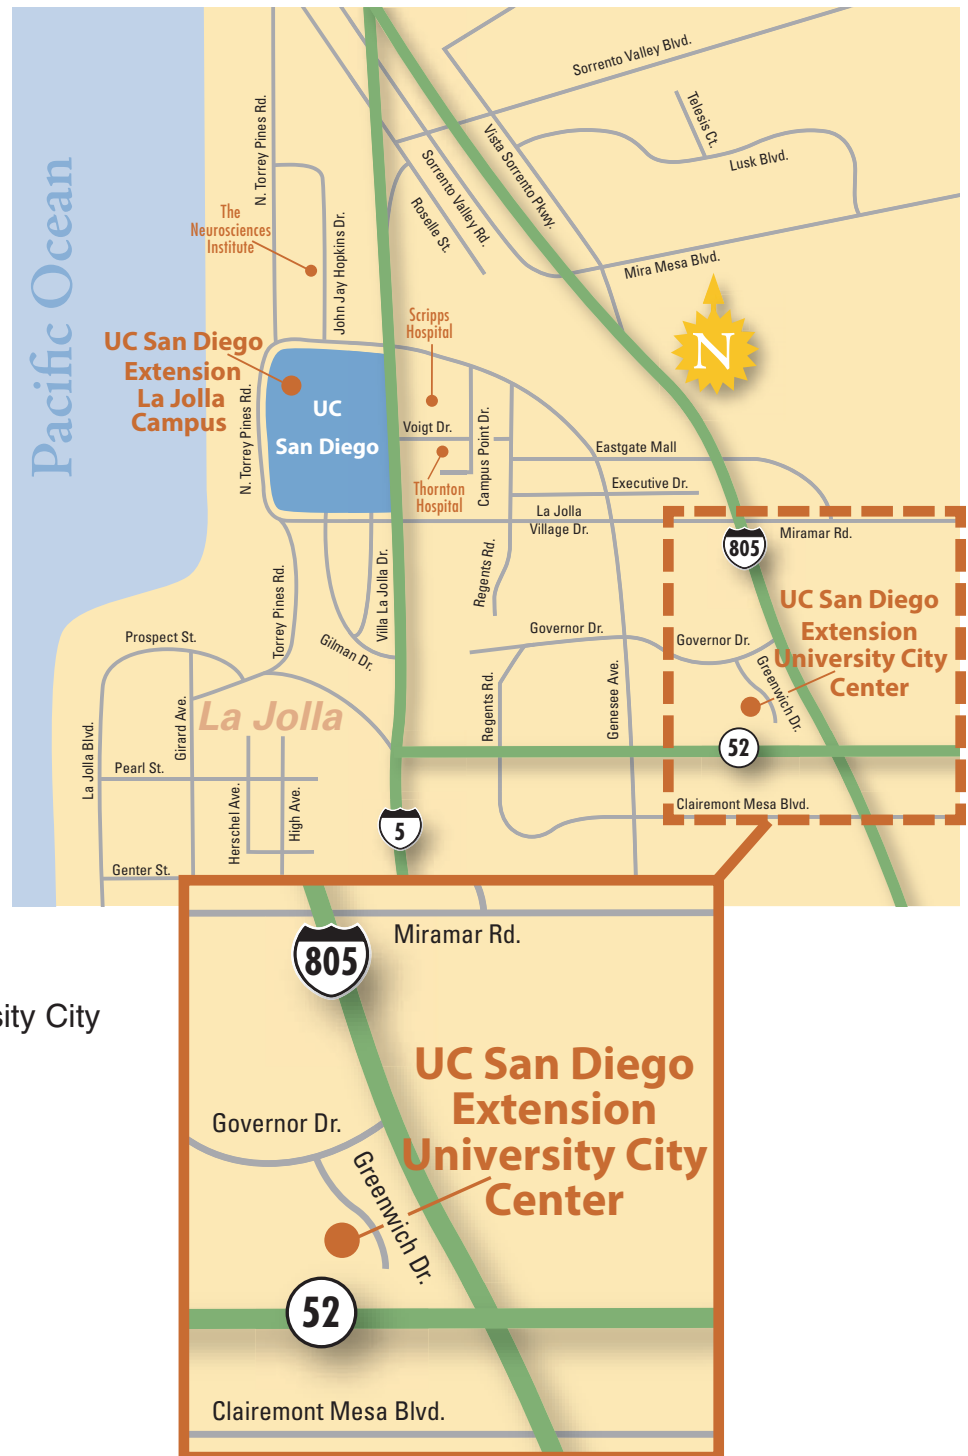

Directions to University City Center

From the south

- Take I-805 North
- Exit Governor Dr.
- Turn left onto Governor Dr.
- Turn left onto Greenwich Dr.

From the north

- Take I-805 South
- Exit Governor Dr.
- Turn right onto Governor Dr.
- Turn left onto Greenwich Dr.

UC San Diego Extension, University City
 6256 Greenwich Dr.
 San Diego, CA 92122
 (858) 534-3400