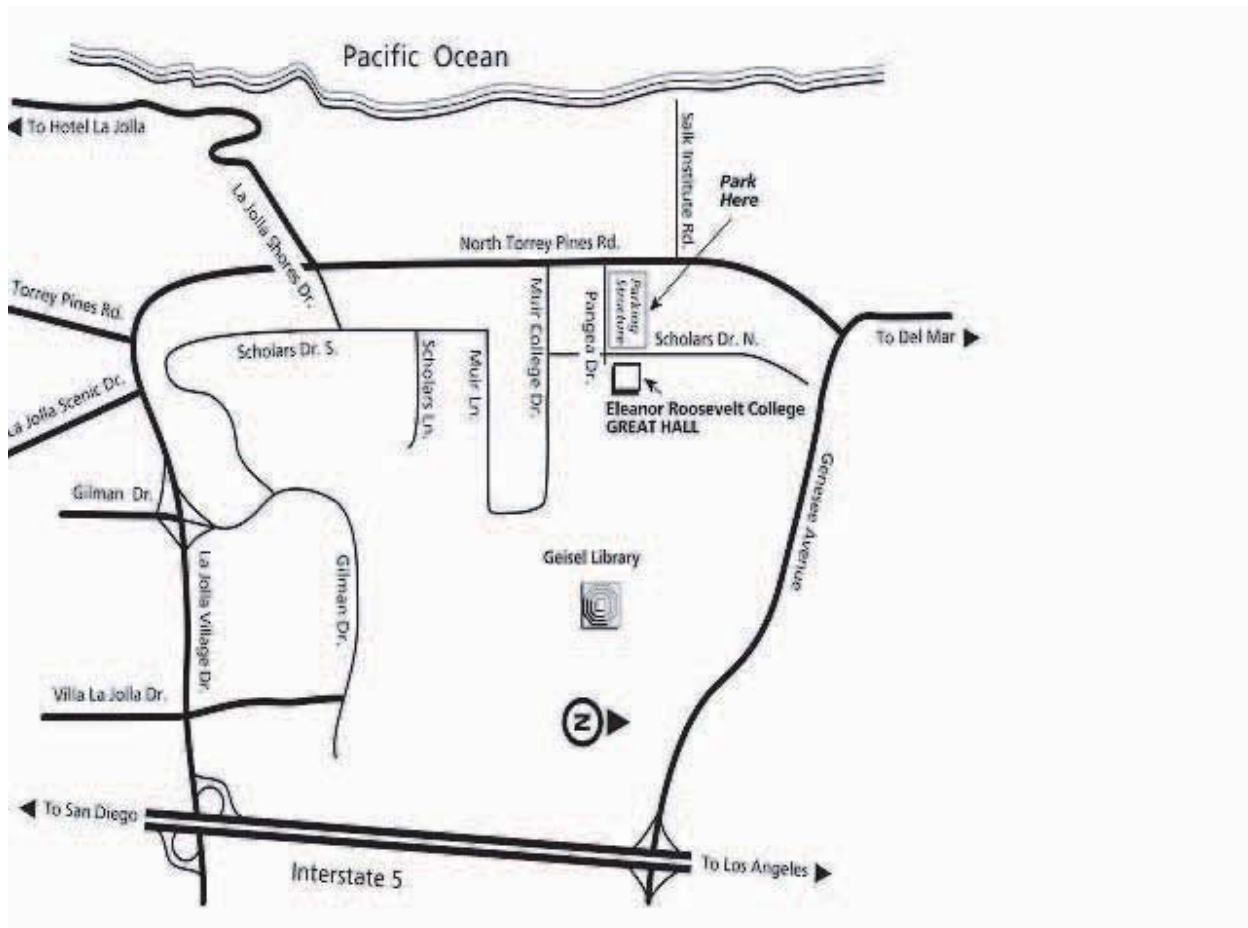

Directions to the ERC International House Great Hall

From Interstate 5:

- Exit Genesee Avenue and head west
- Turn left on North Torrey Pines Road (3rd traffic light)
- Make the second left on Pangea Drive
- Make a left on North Scholars
- Turn left into Pangea Parking Structure. A, B, and S Permit spaces are available. Coin operated meters are located on the top floor.

The Great Hall can be seen just east of the parking structure across North

- Scholars Drive. It is the building with the large glass windows.