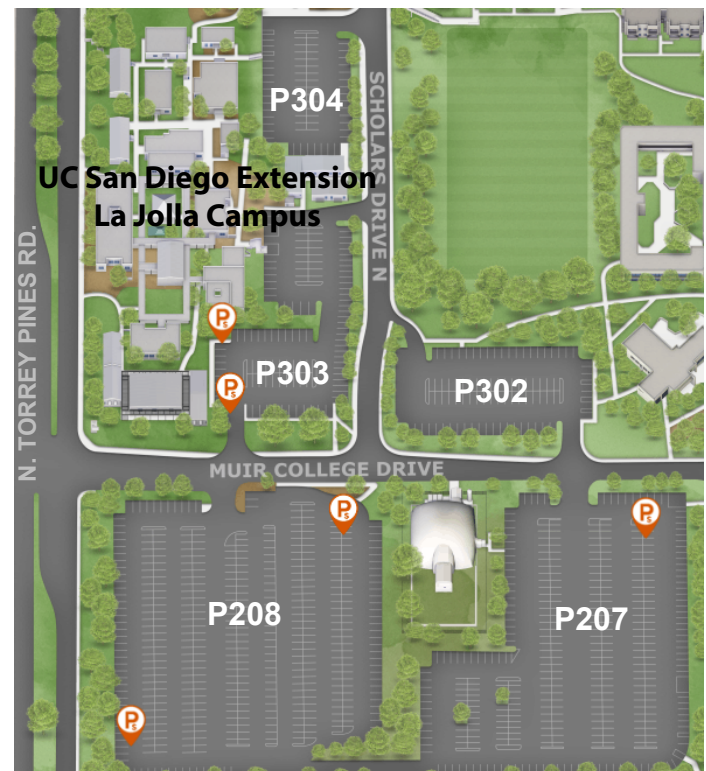

La Jolla Campus Pay Station Locations

From the south

Take I-5 North

Exit La Jolla Village Dr.

Turn left onto La Jolla Village Dr.

Continue on La Jolla Village Dr. until it becomes N. Torrey Pines Rd.

Right on Muir College Dr. (approximately 4 stoplights)

Park in lots 303, 304, 302, 208 or 207. Parking permit stations located in 303, 208 and 207.

From the north

Take I-5 South

Exit La Jolla Village Dr.

Turn right onto La Jolla Village Dr.

Continue on La Jolla Village Dr. until it becomes N. Torrey Pines Rd.

Right on Muir College Dr. (approximately 4 stoplights)

Park in lots 303, 304, 302, 208 or 207. Parking permit stations located in 303, 208 and 207.

UC San Diego Extension Campus, La Jolla
 9600 North Torrey Pines Rd.
 La Jolla, CA 92037
 (858) 534-3400